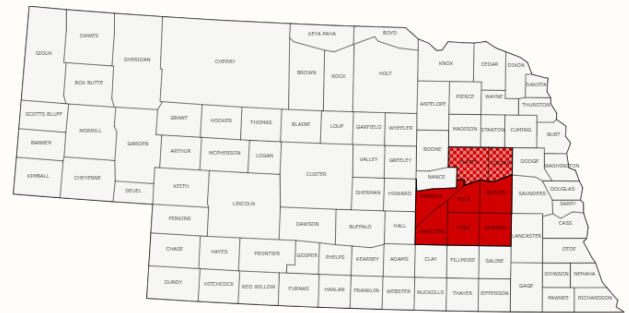

Kara Kohel

Assistant Educator, The Learning Child

Nebraska Extension in Seward County
322 South 14th Street
Seward, NE 68434
402-643-2981

kara.kohel@unl.edu

(402) 413-5327

Kara serves Seward, York, Hamilton, Merrick, Polk, and Butler, Platte, and Colfax Counties.

In addition to offering a variety of statewide Learning Child programs and resources, Kara has expertise in grandparenting and intergenerational programming in early childhood and community settings.

child.unl.edu