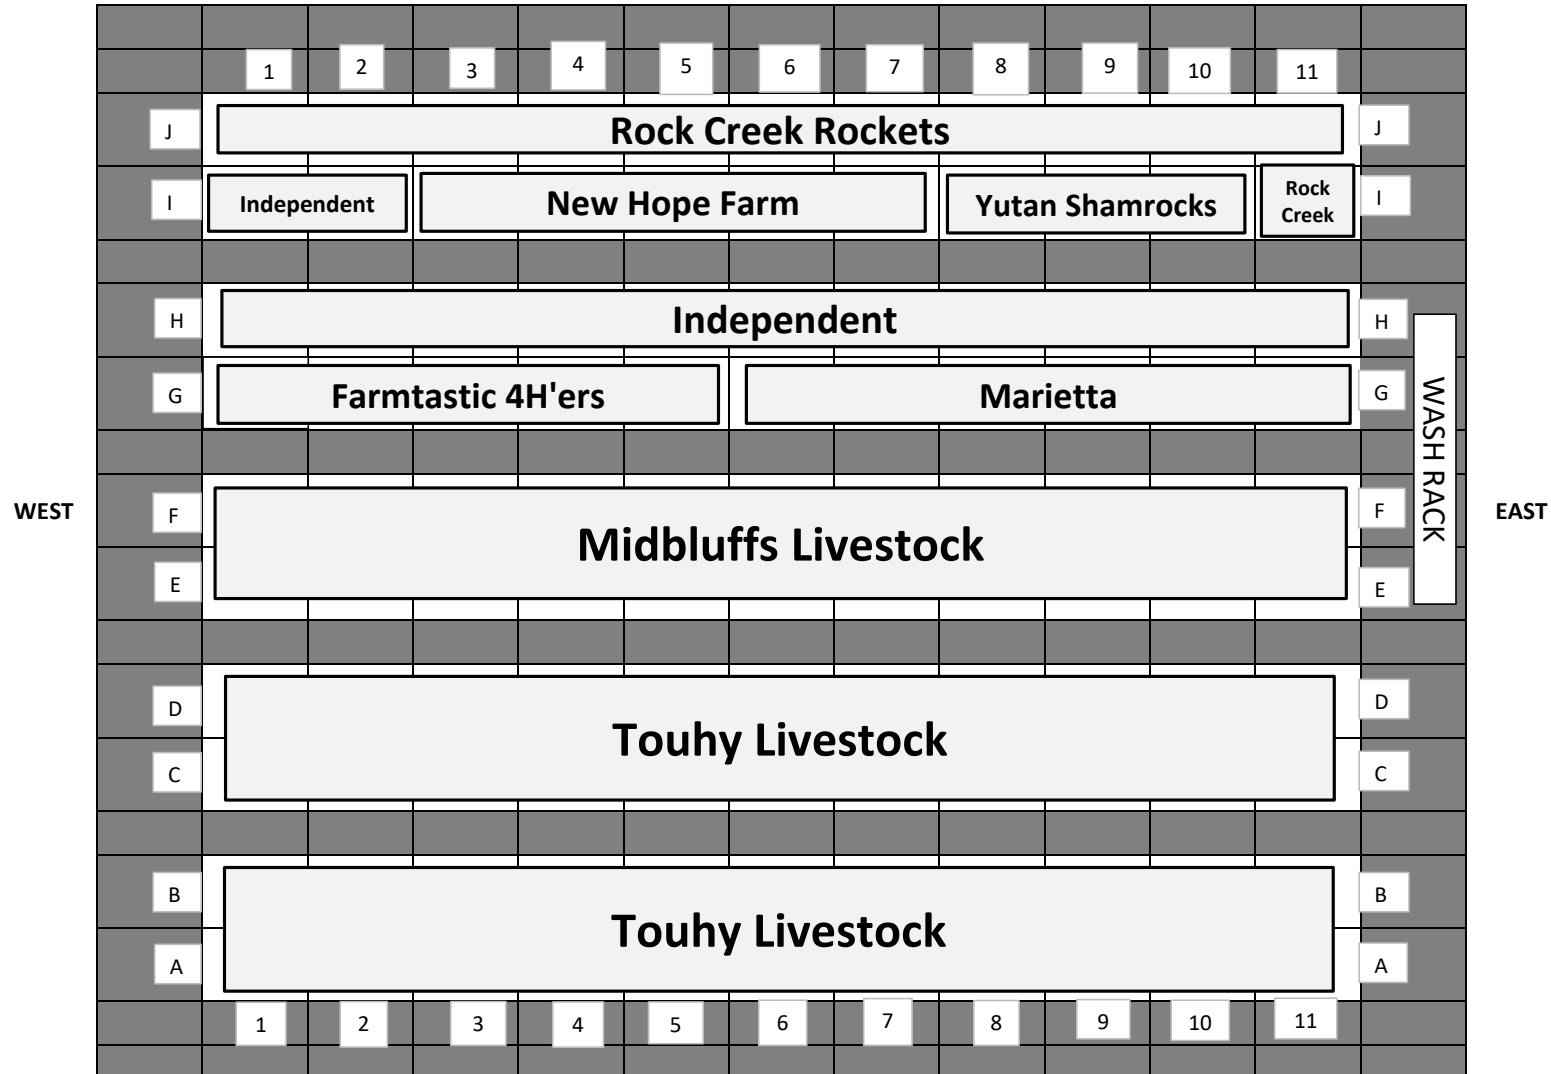

# 2022 Sheep & Goat Barn

NORTH

The following clubs are stalled on the EAST end of the SWINE BARN:

- Colon Hustlers
- Oak Creek Kids
- Platte Valley Wranglers
- Wahoo Stock

See the [Swine Barn Stalling Chart](#) for pen assignments