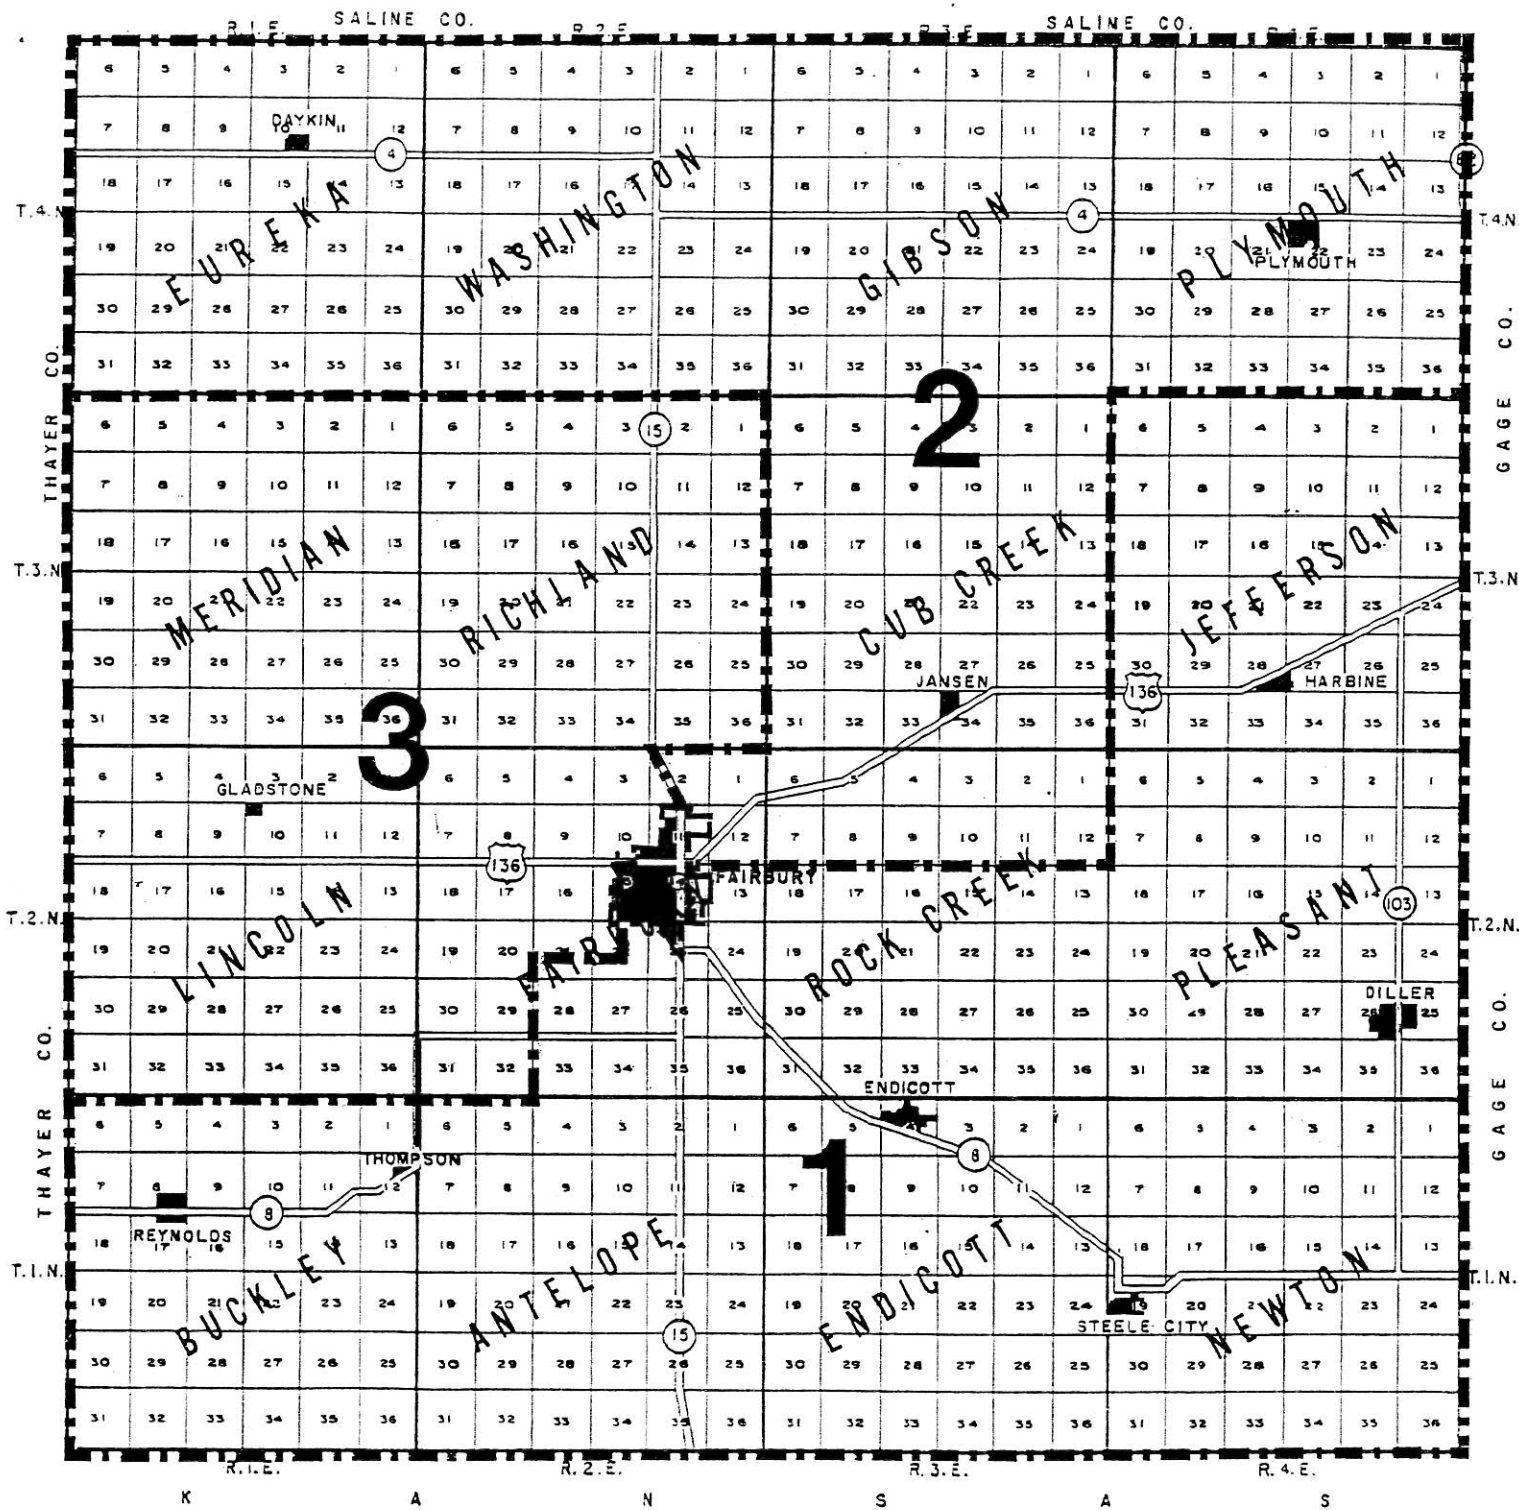

JEFFERSON COUNTY NEBRASKA

1000

COMMISSIONER DISTRICTS

— LEGEND —

District Boundaries: **-----**