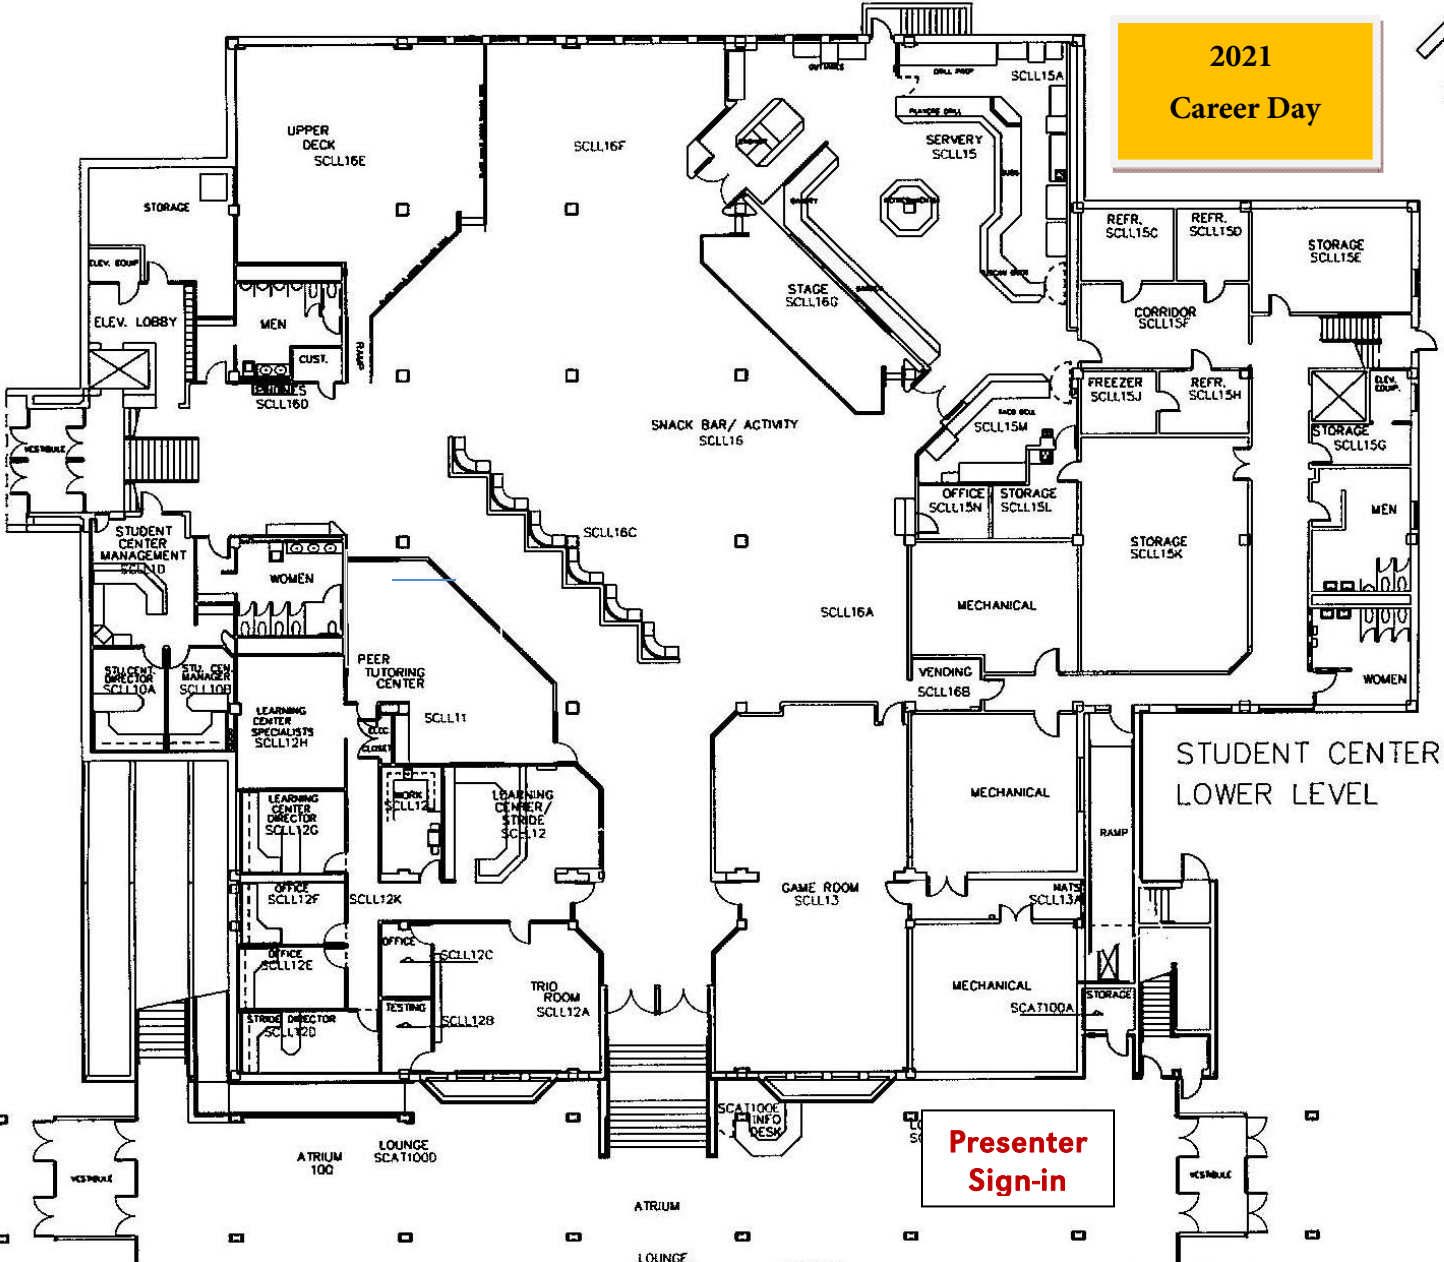

2021
Career Day

**Presenter
Sign-in**

Frey

STUDENT CENTER ATRIUM LEVEL