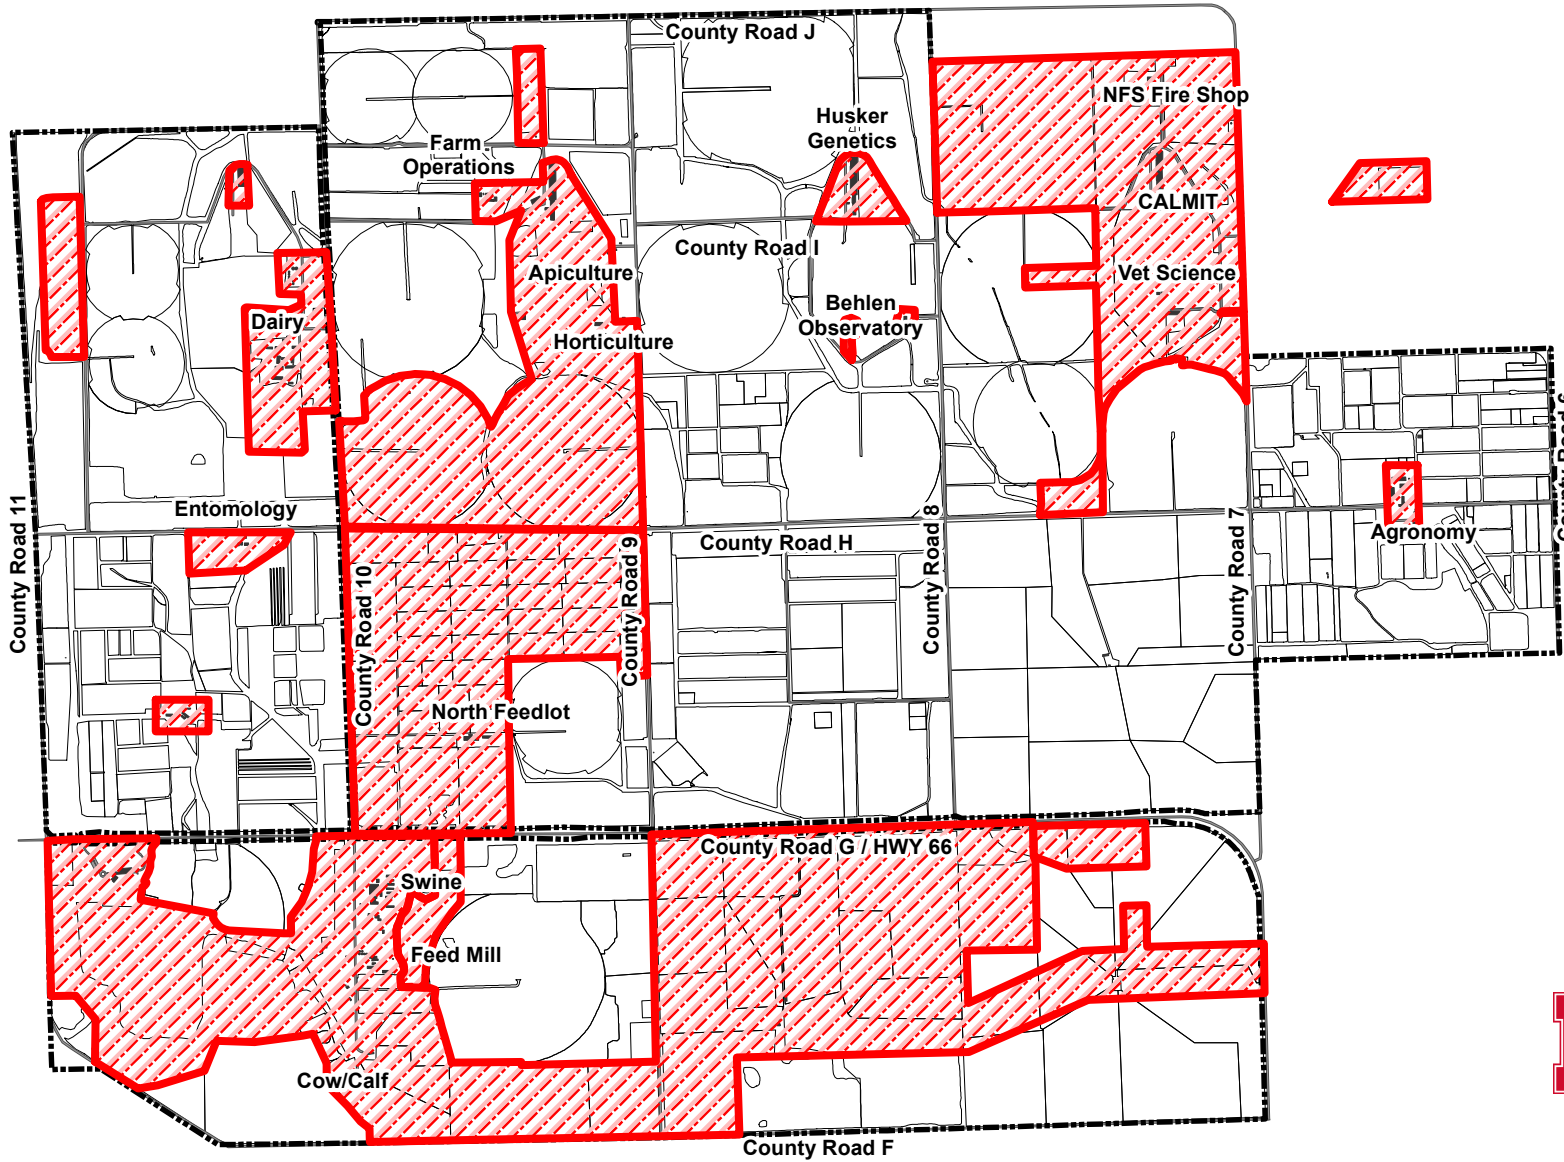

ENREC Pheasant and Quail Hunting Map

HUNTING REGULATIONS

NO HUNTING within shaded areas:

 No Hunting Area

NO HUNTING within 100 yards of buildings or roads

NO HUNTING where crops and livestock are still in field

NO HUNTING in areas signed: "NO HUNTING".

Stay on main roads only

0 0.25 0.5 0.75 1 Miles

N EASTERN NEBRASKA
RESEARCH AND EXTENSION CENTER
1071 County Road G
Ithaca, NE 68033
(402) 624-8000

OPEN Oct. 28 - 29 and Nov. 4 - 5, 2023 ONLY!