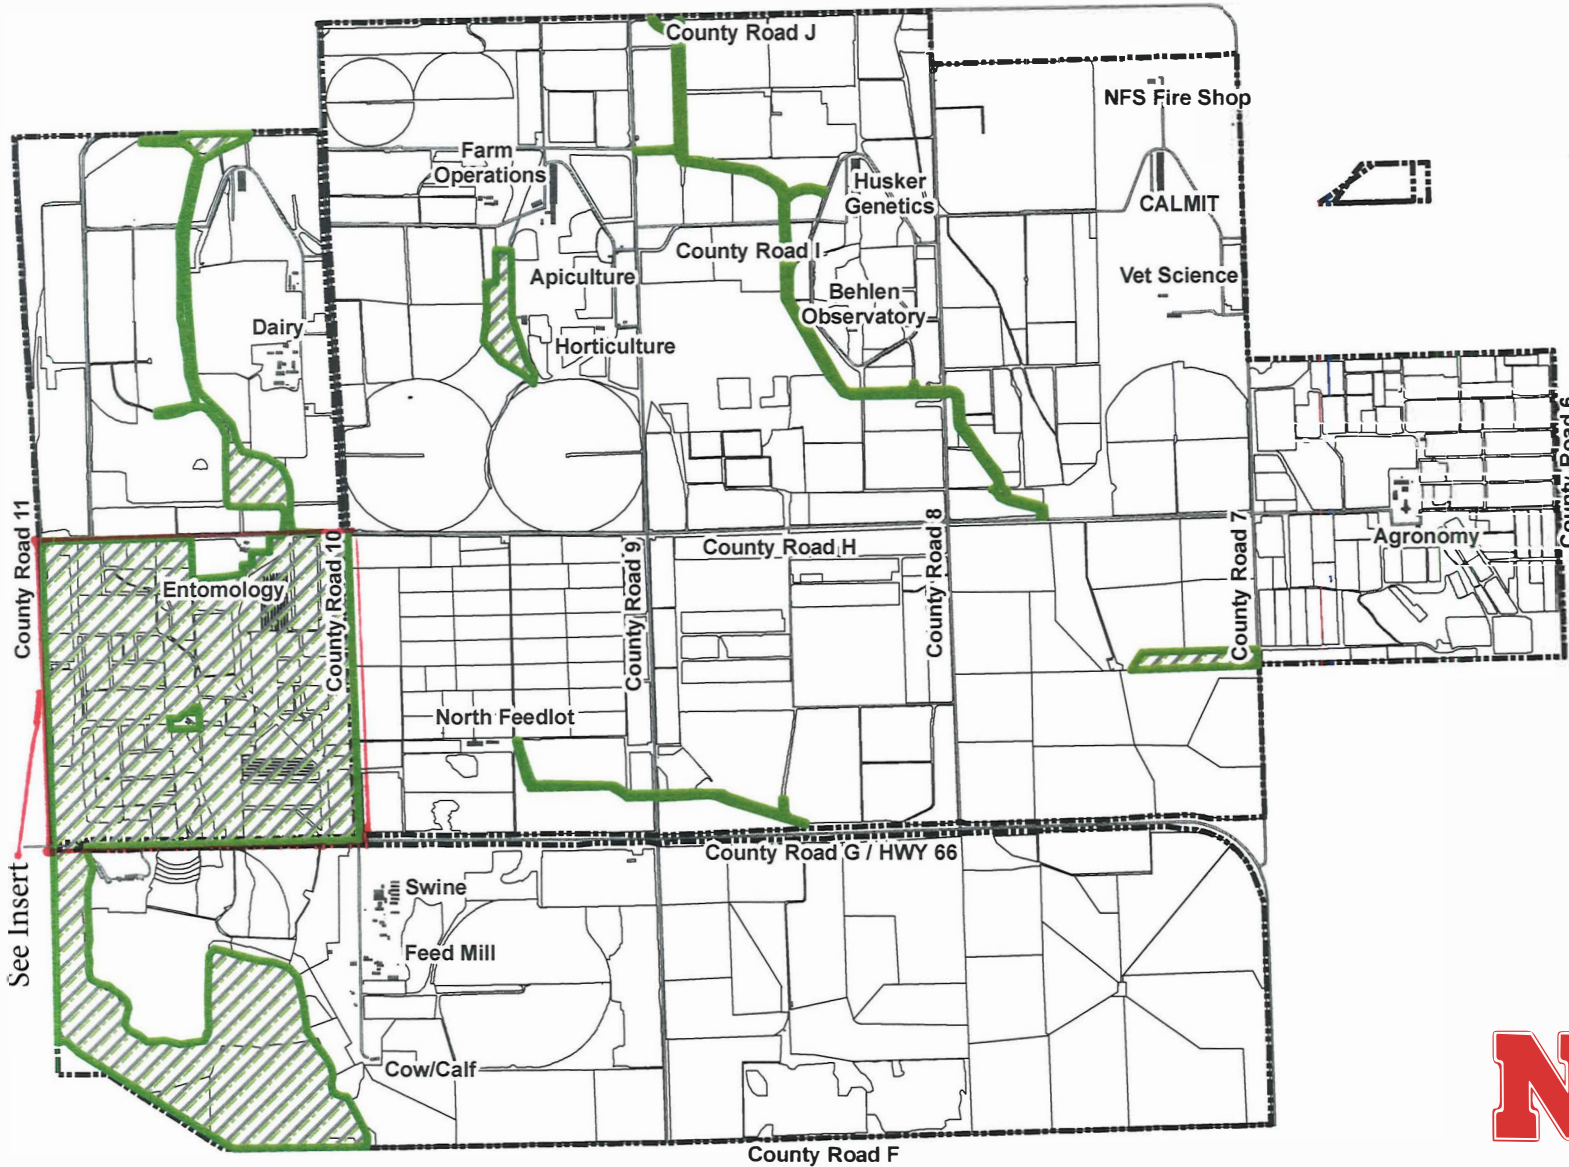

# ENREEC Archery Deer Hunting Map

## HUNTING PROHIBITIONS

NO HUNTING outside of shaded areas:

 Hunting Area

NO HUNTING within 100 yards of buildings or roads

NO HUNTING where crops and livestock are in field

NO HUNTING in areas signed: "NO HUNTING".

Stay on main roads only. Do not drive on dirt roads when wet or muddy.

All Nebraska Game and Parks' rules and regulations apply.

The University of Nebraska requires that all hunters MUST use hang tags issued by the UNL ENREEC

The University is not responsible for deer stands

0 0.25 0.5 0.75 1 Miles

**EASTERN NEBRASKA RESEARCH,  
EXTENSION AND EDUCATION CENTER**

1071 County Road G  
Ithaca, NE 68033  
(402) 624-8000

**Standard Archery: OPEN Sept. 1, 2024 to Dec. 31, 2024 ONLY!**