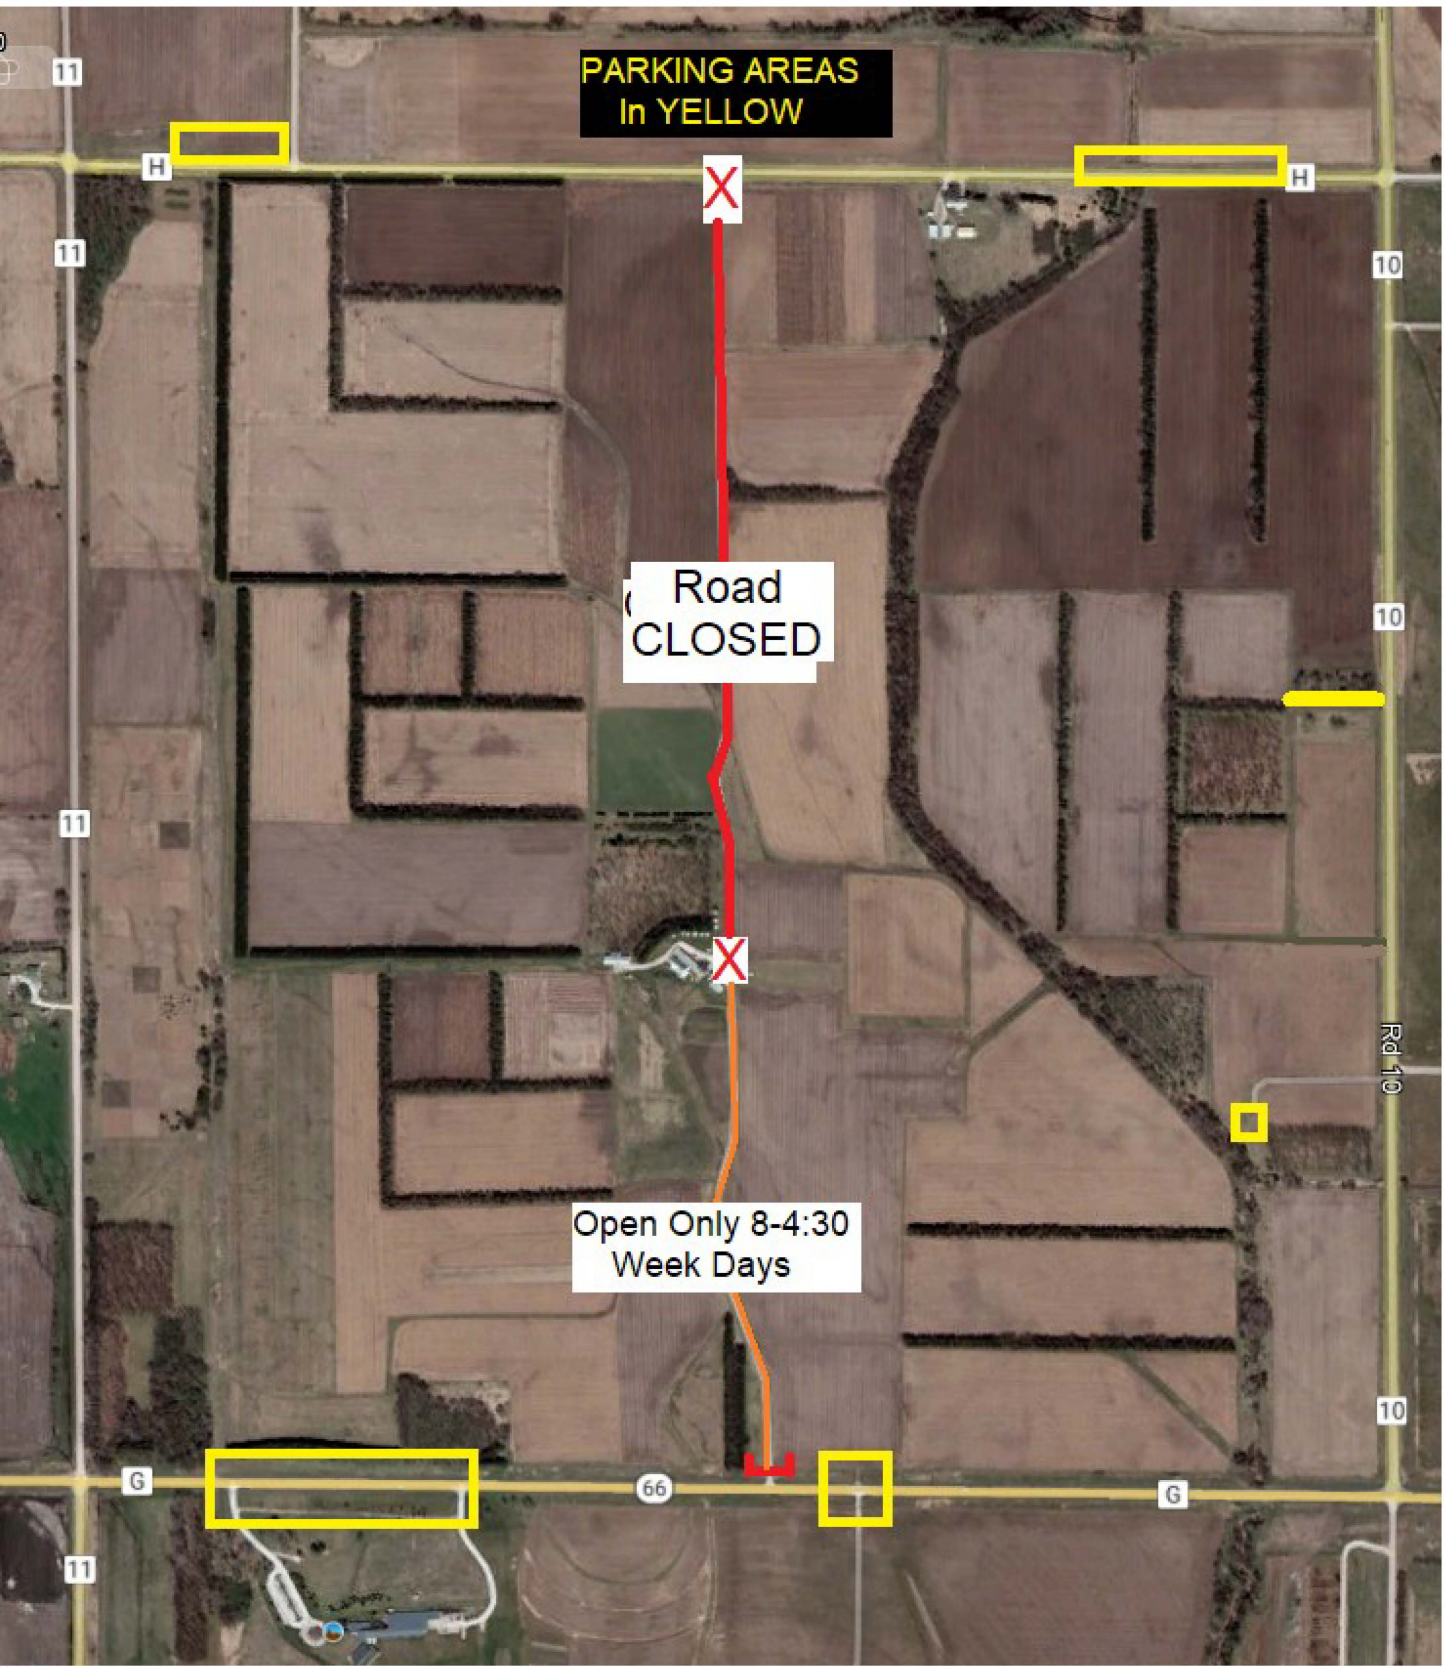

Stay on main roads only. Do not drive on dirt roads when wet or muddy.

All Nebraska Game and Parks' rules and regulations apply.

The University of Nebraska requires that all hunters MUST use hang tags issued by the UNL ENREEC

The University is not responsible for deer stands

0 0.25 0.5 0.75 1 Miles

**EASTERN NEBRASKA RESEARCH, EXTENSION AND EDUCATION CENTER**

1071 County Road G  
Ithaca, NE 68033  
(402) 624-8000

**Standard Archery: OPEN Sept. 1, 2023 to Dec. 31, 2023 ONLY!**

PARKING AREAS  
In YELLOW

Road  
CLOSED

Open Only 8-4:30  
Week Days

66

10

10

Rd 10

10