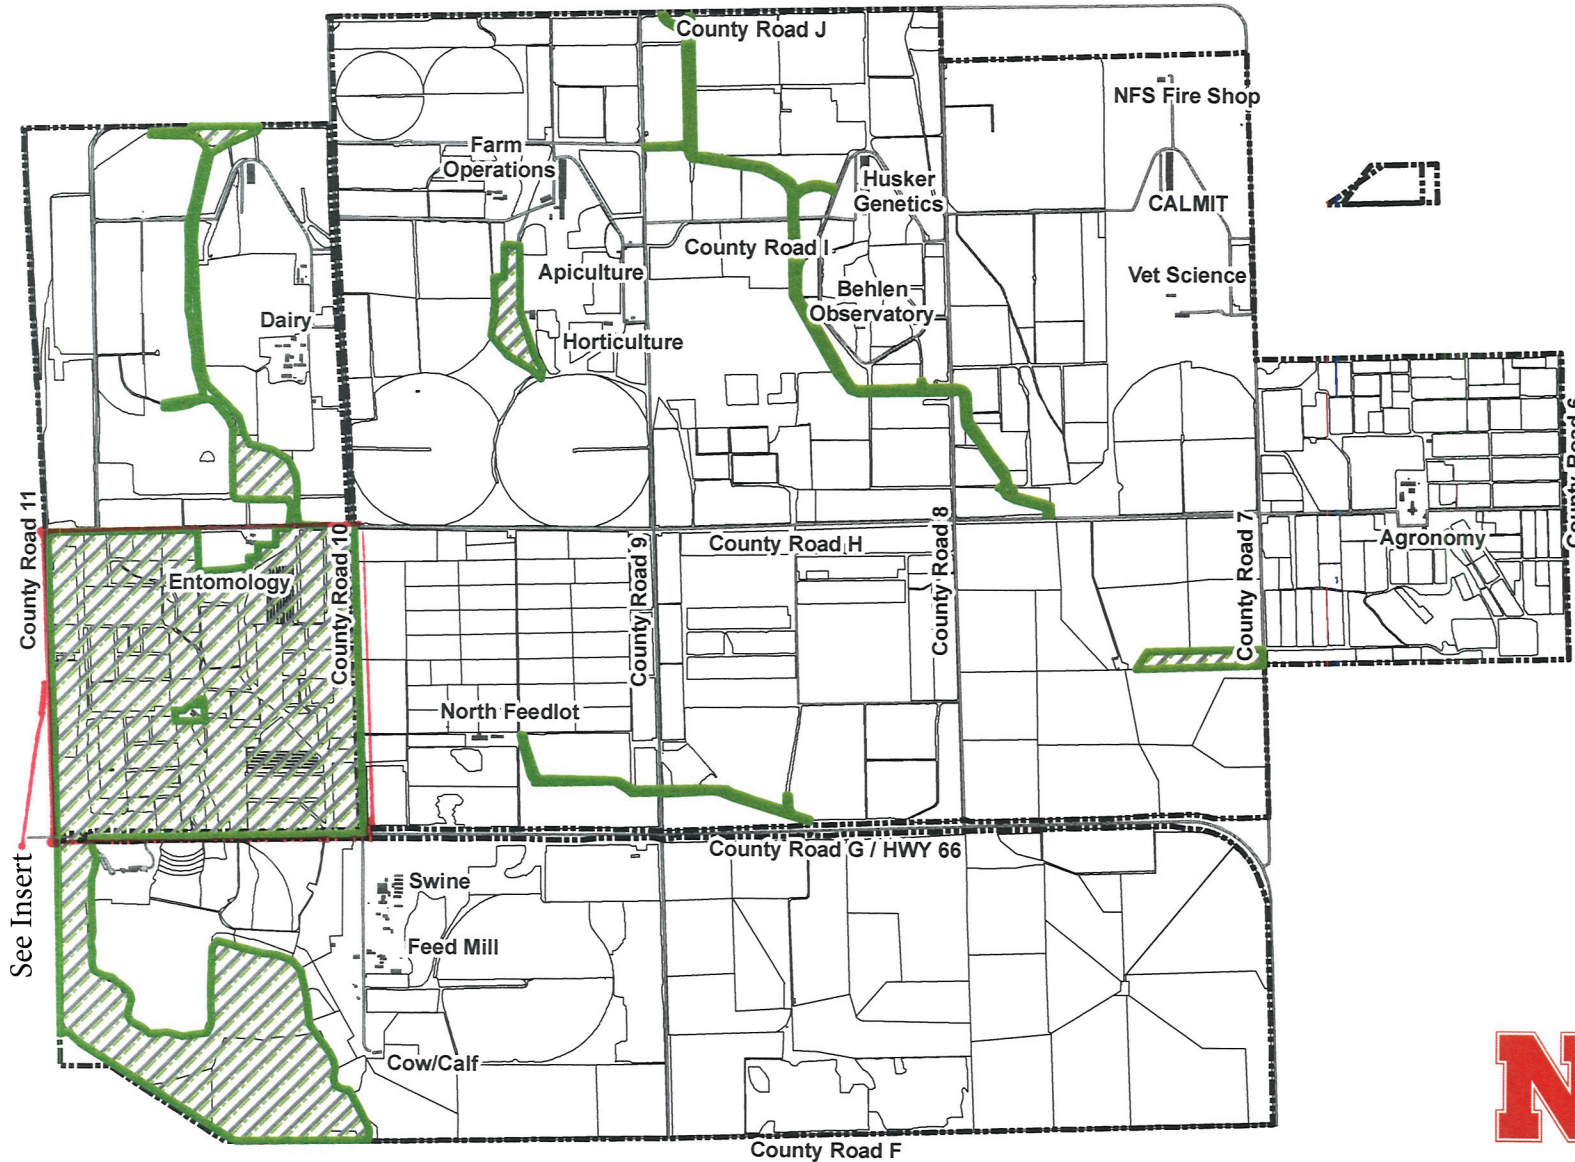

# ENREEC Archery Deer Hunting Map

Stay on main roads only. Do not drive on dirt roads when wet or muddy.

All Nebraska Game and Parks' rules and regulations apply.

The University of Nebraska requires that all hunters MUST use hang tags issued by the UNL ENREEC

The University is not responsible for deer stands

0 0.25 0.5 0.75 1 Miles

**EASTERN NEBRASKA RESEARCH, EXTENSION AND EDUCATION CENTER**

1071 County Road G  
Ithaca, NE 68033  
(402) 624-8000

**Standard Archery: OPEN Sept. 1, 2023 to Dec. 31, 2023 ONLY!**

PARKING AREAS  
In YELLOW

Road  
CLOSED

Open Only 8-4:30  
Week Days

66

10

10

Rd 10

10