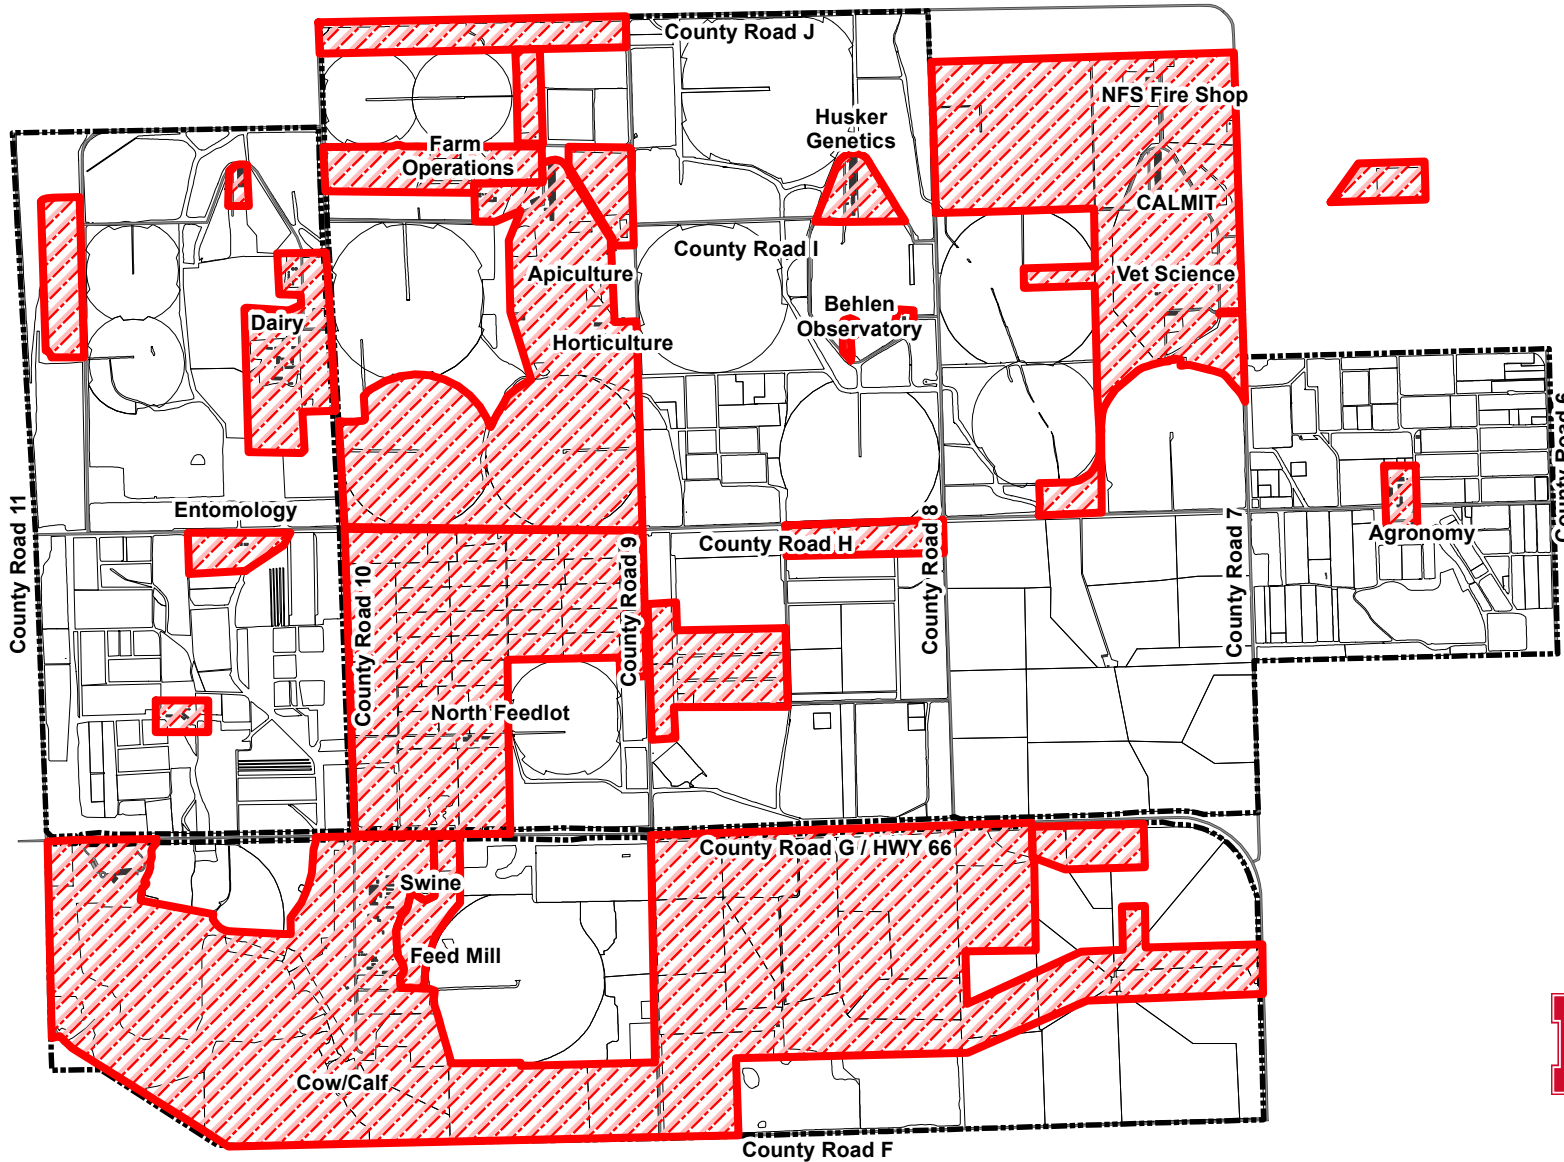

ENREC Pheasant and Quail Hunting Map

HUNTING REGULATIONS

NO HUNTING within shaded areas:

 No Hunting Area

NO HUNTING within 100 yards of buildings or roads

NO HUNTING where crops and livestock are still in field

NO HUNTING in areas signed: "NO HUNTING".

Stay on main roads only

0 0.25 0.5 0.75 1 Miles

N EASTERN NEBRASKA
RESEARCH AND EXTENSION CENTER
1071 County Road G
Ithaca, NE 68033
(402) 624-8000

OPEN Oct. 29 - 30 and Nov. 5 - 6, 2022 ONLY!