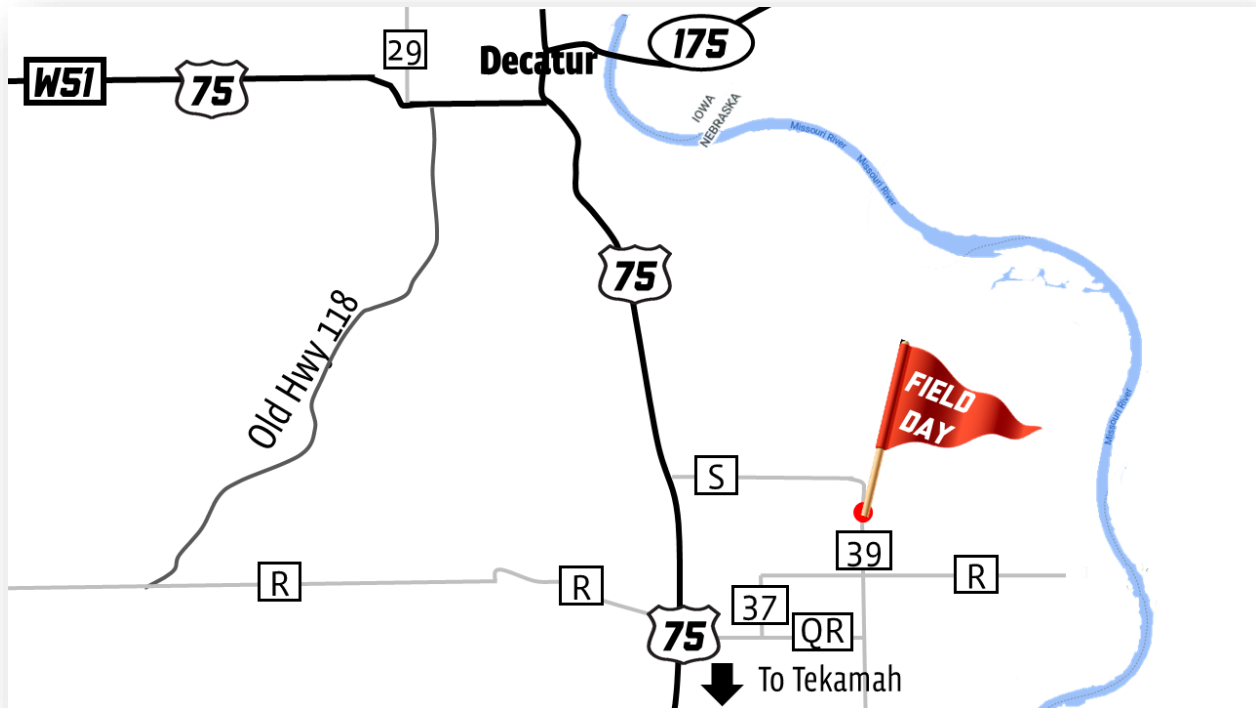

## Aug. 12 - Decatur – Method Farms

From Decatur: At the Hwy 75/Hwy 51 junction, go south on Hwy. 75 for 4 mi. Turn east onto Cnty Rd S. for 1.8 mi. At curve, road becomes Cnty Rd 39, continue .5 mi. south. Field site is on east side of road.  
Google map: <https://tinyurl.com/decatursmfd>