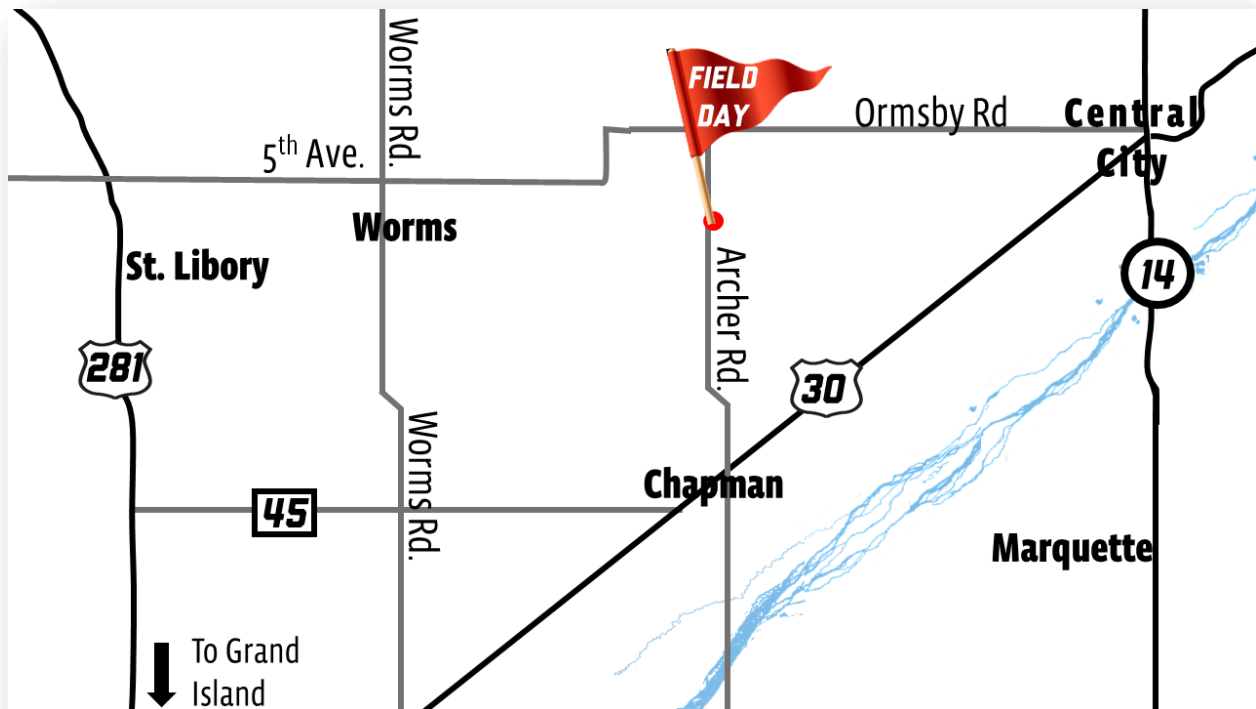

## Aug. 10 - Central City - Greg Greving Farm

From Central City: In north central part of town where 13th St (Ormsby Rd)/Hwy 14 intersect, head west onto 13th St/Ormsby Rd for 8 mi. Turn south onto 8th Rd/Archer Rd south for 2.0 mi. Turn west onto L Rd. Field site is on the south side of the road. From Chapman: At Pump & Pantry, head northeast on Hwy. 30 and turn north onto 8th Rd/Archer Rd. Take Archer Road for 4.5 mi. Turn west onto L Rd. Field site is on the south side of road.

Google map: <https://tinyurl.com/centralcitysmfd>

[Enrec.unl.edu/soydays](http://Enrec.unl.edu/soydays)