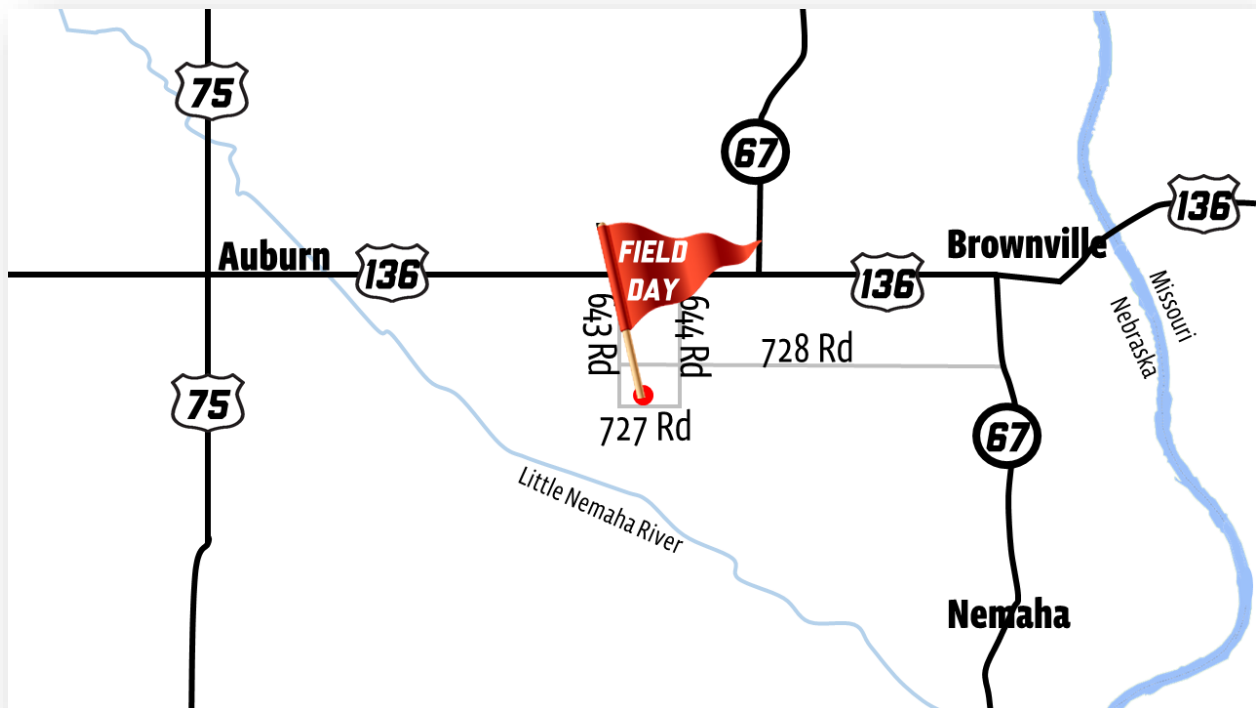

2022

SOYBEAN MANAGEMENT FIELD DAYS

Unbiased, research-based information from University presenters

Aug. 11 - Brownville - Daryl Obermeyer Farm

From Brownville: At the post office, head east on Main St toward S 2nd St. Take a sharp right onto Hwy 136 and go west 5.3 mi. Turn south onto 643A Ave and go 1.5 mi. Turn east onto 727A Rd. Field Site is on north side of road. From Auburn: At Orscheln's, go east 4.1 mi. on Hwy 136 E toward 640 Ave. Go south 1.5 mi. on 643A Ave. Go east .2 mi. on 727A Rd. Field site is on north side of road.

Google map: <https://tinyurl.com/brownvillesmfd>

Enrec.unl.edu/soydays