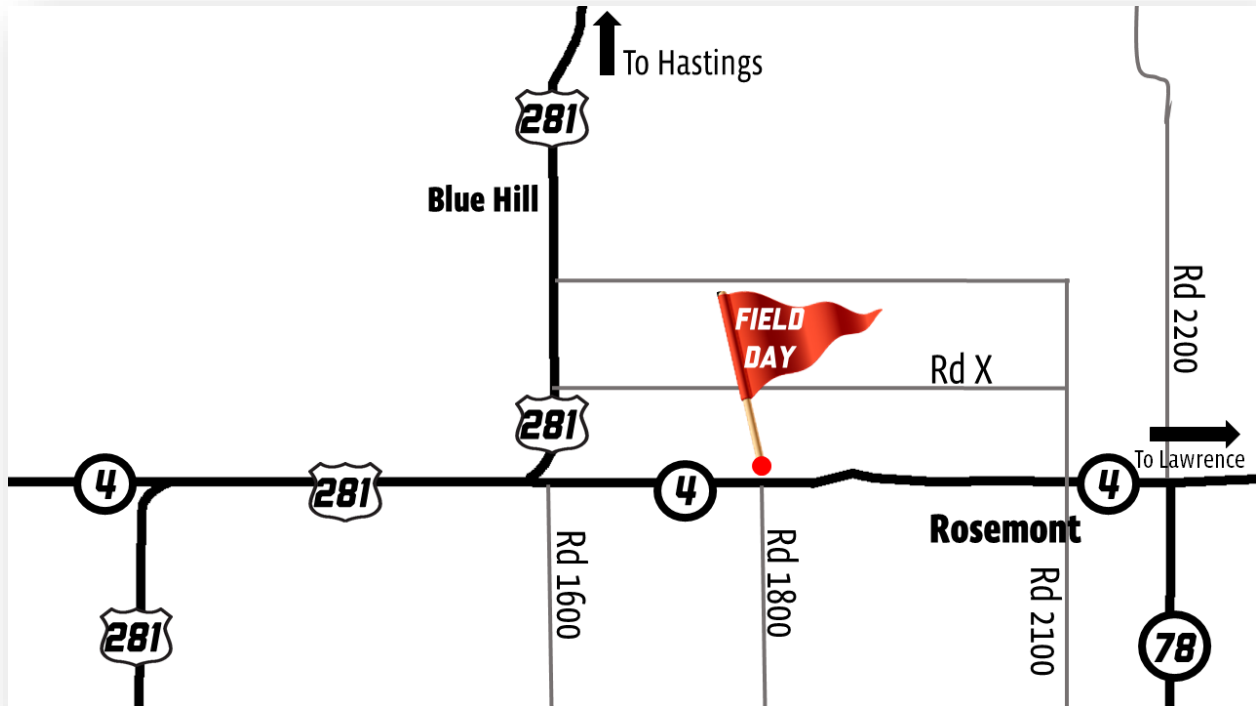

2022

SOYBEAN MANAGEMENT FIELD DAYS

Unbiased, research-based information from University presenters

Aug. 9 - Blue Hill - Toepfer Farms

From Blue Hill: At Cenex station on Hwy 281, go south on Hwy 281 for 2.9 mi. Go 2 mi. east on Hwy. 4. Field site is on north side of road.

Google map: <https://tinyurl.com/bluehillsmfd>

Enrec.unl.edu/soydays