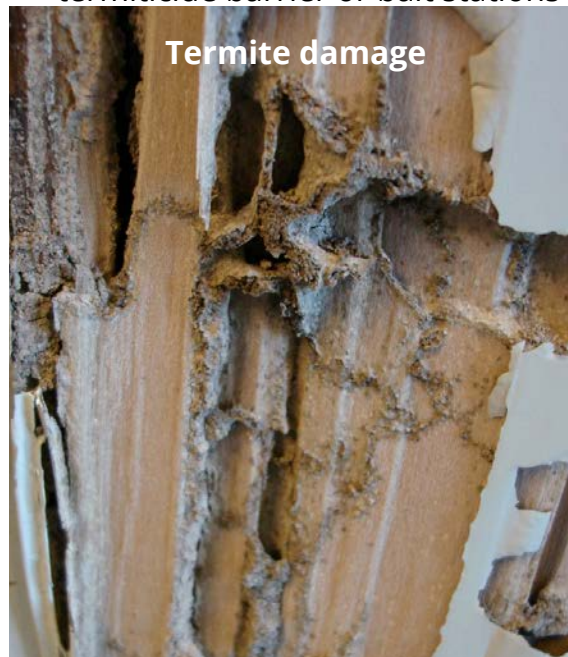

Termite damage

Photos: J. Green