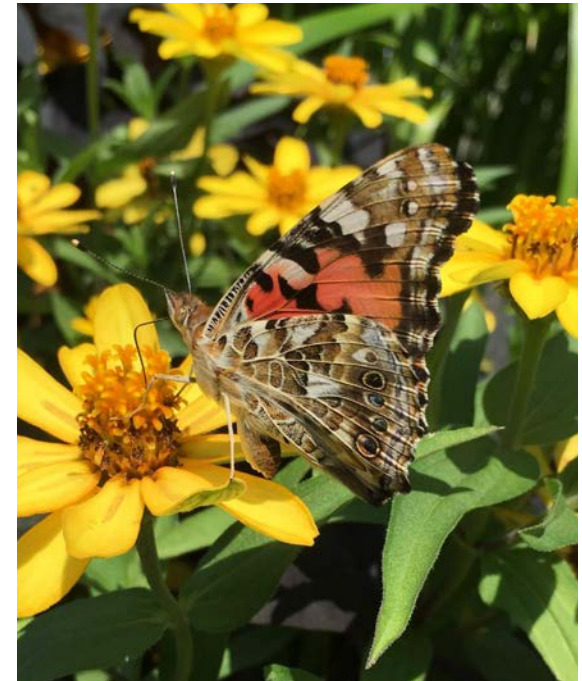

A Bug's Life Painted lady butterfly

Vanessa cardui

Fun facts

- Widespread, migratory species
- Called the thistle caterpillar and also a pest for soybean farmers
- Caterpillars live in silk nests on host plant leaves
- Some years produce high numbers of painted lady butterflies
- 1 to 3 generations per summer

Identification

Caterpillar: Branching spines, pale yellow or cream stripes on body

Butterfly: Orange butterfly of medium size, black tips with white spots on forewings, hindwings have 5 blue-black spots, underside is mottled brown with 4 eyespots

Host plants

- More than 100, including thistles, mallow, various legumes

Management

- Management not recommended
- Butterflies are pollinators

Photos: J. Green