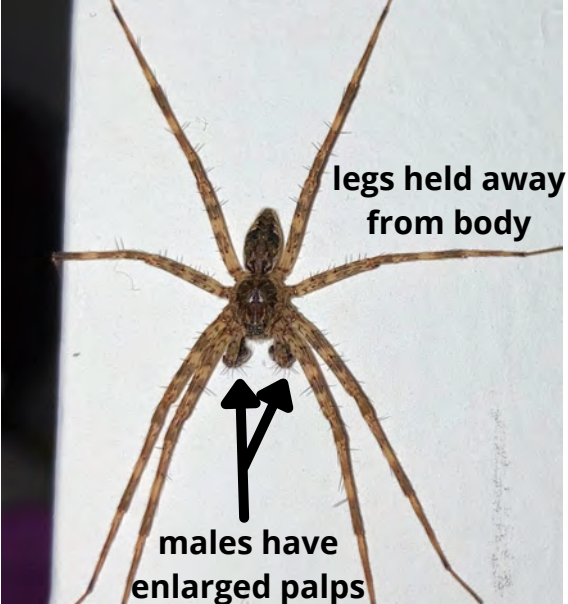

A Bug's Life Nursery web spiders

Family: Pisauridae - 14 species in US and Canada

Fun facts

- Also called fishing spiders
- Do not build web to catch prey
- Active hunters, fast runners
- Rarely found on bare ground
- Female carries egg sac in her jaws
- Female builds nursery for egg sac and stands guard over spiderlings for a few weeks after hatching
- Some large species capture small fish and tadpoles from ponds

Identification

Eye arrangement (8): 4 small eyes in a straight line, under 4 larger eyes arranged in a curve towards the back of the spider 

Spider: Can be medium to very large (1" body length) in size, densely hairy, various colors with mottling and patterns (spots, bands, lines) on body and legs, holds legs out from body

Management

- Occasionally get inside under exterior doors, so install tight door sweeps
- Turn lights off at night so not to attract prey organisms to the building
- Manage vegetation and moist locations around foundation
- Remove debris such as logs, rocks, boards, and litter to limit hiding spots
- Not harmful or aggressive to humans
- May frighten people due to large size